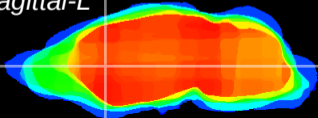

Coronal

Sagittal-R

Sagittal-L

ViBris: CX14437
Horizontal

CPU medial