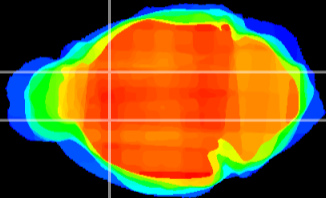

Coronal

Sagittal-R

Sagittal-L

ViBris: CX14437
Horizontal

CPU medial