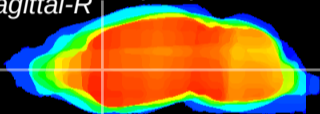

Coronal

Sagittal-R

Sagittal-L

ViBris: CX14437
Horizontal

CPU medial