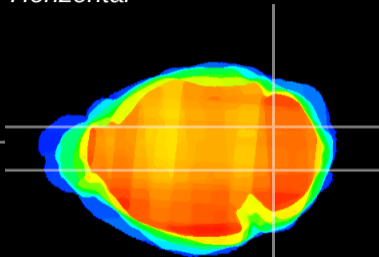

Coronal

Sagittal-R

Sagittal-L

ViBrism: CX14441
Horizontal

Cb nucleus