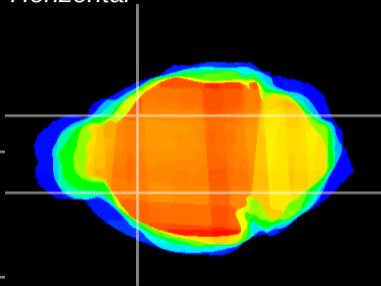

Coronal

Sagittal-R

Sagittal-L

ViBrism: CX14443
Horizontal

CPU lateral