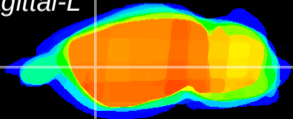

Coronal

Sagittal-R

Sagittal-L

ViBrism: CX14443
Horizontal

CPU lateral