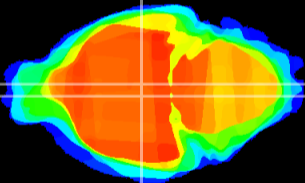

Coronal

Sagittal-R

Sagittal-L

ViBrism: CX14443
Horizontal

DM