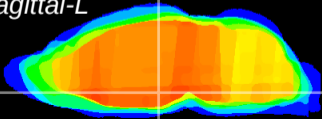

Coronal

Sagittal-R

Sagittal-L

ViBrism: CX14443
Horizontal

DM