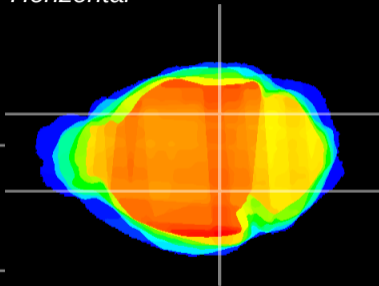

Coronal

Sagittal-R

Sagittal-L

ViBrism: CX14443
Horizontal

MG