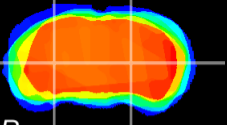

Coronal

Sagittal-R

Sagittal-L

ViBrism: CX14443
Horizontal

MG