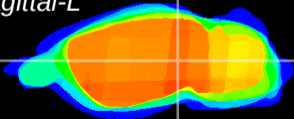

Coronal

Sagittal-R

Sagittal-L

ViBrism: CX14443
Horizontal

MG