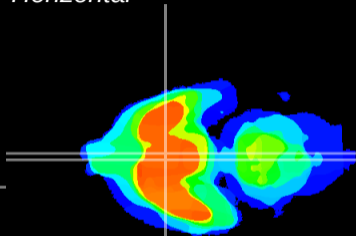

Coronal

Sagittal-R

Sagittal-L

ViBriSM: CX14443
Horizontal

SCN