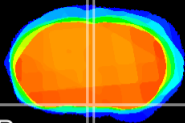

Coronal

Sagittal-R

Sagittal-L

ViBriSM: CX14443
Horizontal

SCN