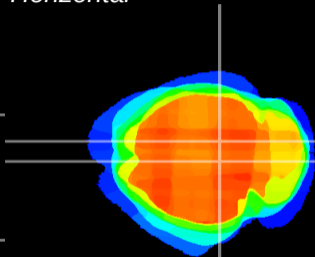

Coronal

Sagittal-R

Sagittal-L

ViBrism: CX14447
Horizontal

SC