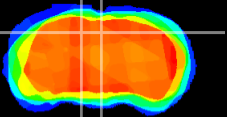

Coronal

Sagittal-R

Sagittal-L

ViBrism: CX14447
Horizontal

SC