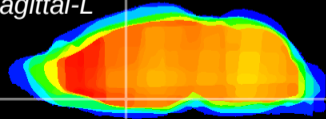

Coronal

Sagittal-R

Sagittal-L

ViBrism: CX14448
Horizontal

MPA