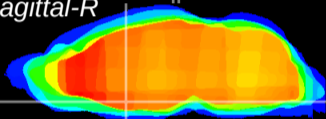

Coronal

Sagittal-R

Sagittal-L

ViBrism: CX14448
Horizontal

MPA