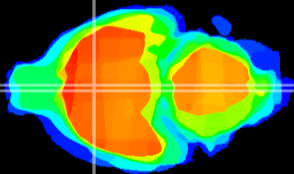

Coronal

Sagittal-R

Sagittal-L

ViBrism: CX14448
Horizontal

MPA