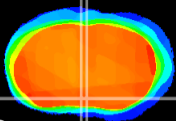

Coronal

Sagittal-R

Sagittal-L

ViBrism: CX14448
Horizontal

MPA