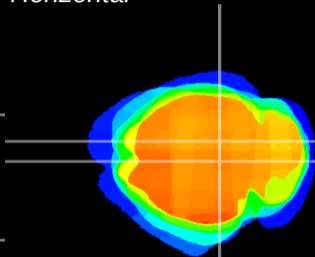

Coronal

Sagittal-R

Sagittal-L

ViBrism: CX14448
Horizontal

SC