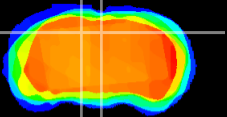

Coronal

Sagittal-R

Sagittal-L

ViBrism: CX14448
Horizontal

SC