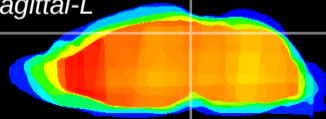

Coronal

Sagittal-R

Sagittal-L

ViBrism: CX14448
Horizontal

SC