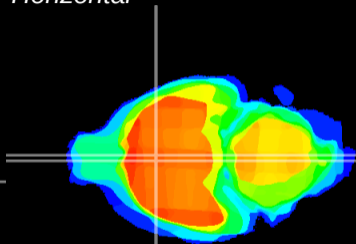

Coronal

Sagittal-R

Sagittal-L

ViBriSM: CX14450  
Horizontal

MPA