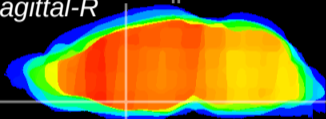

Coronal

Sagittal-R

Sagittal-L

ViBriSM: CX14450  
Horizontal

MPA