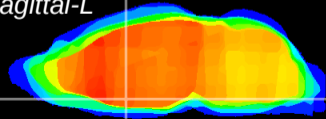

Coronal

Sagittal-R

Sagittal-L

ViBriSM: CX14450  
Horizontal

MPA