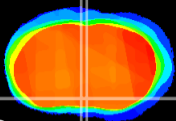

Coronal

Sagittal-R

Sagittal-L

ViBriSM: CX14450  
Horizontal

MPA