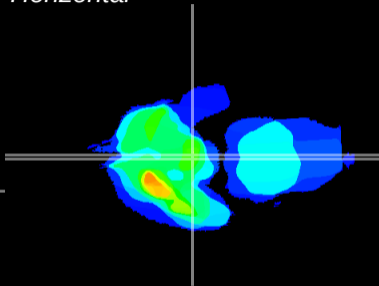

Coronal

Sagittal-R

Sagittal-L

ViBrism: CX14453
Horizontal

ME