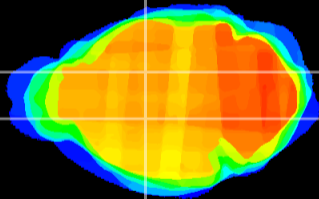

Coronal

Sagittal-R

Sagittal-L

ViBrism: CX14453
Horizontal

VA/VL