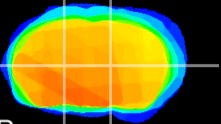

Coronal

Sagittal-R

Sagittal-L

ViBrism: CX14453
Horizontal

VA/VL