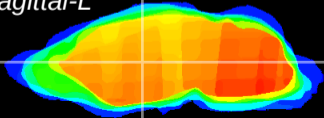

Coronal

Sagittal-R

Sagittal-L

ViBrism: CX14453
Horizontal

VA/VL