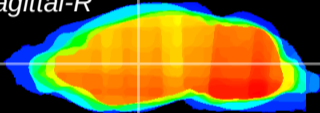

Coronal

Sagittal-R

Sagittal-L

ViBrism: CX14453
Horizontal

VA/VL