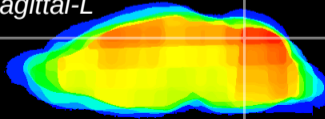

Coronal

Sagittal-R

Sagittal-L

ViBrism: CX14455  
Horizontal

Cb vermis