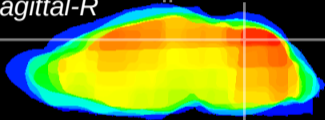

Coronal

Sagittal-R

Sagittal-L

ViBrism: CX14455  
Horizontal

Cb vermis