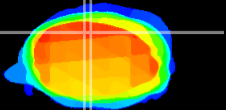

Coronal

Sagittal-R

Sagittal-L

ViBrism: CX14455  
Horizontal

Cb vermis