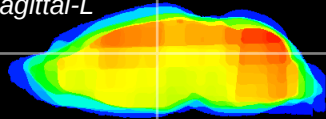

Coronal

Sagittal-R

Sagittal-L

ViBrism: CX14455
Horizontal

Hb