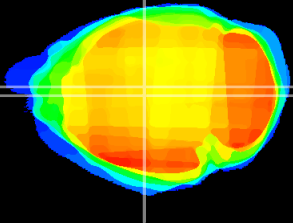

Coronal

Sagittal-R

Sagittal-L

ViBrism: CX14455
Horizontal

Hb