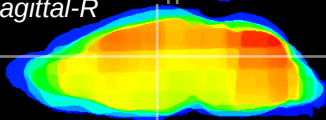

Coronal

Sagittal-R

Sagittal-L

ViBrism: CX14455
Horizontal

Hb