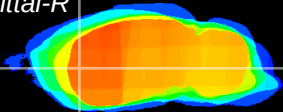

Coronal

Sagittal-R

Sagittal-L

ViBriSM: CX14457
Horizontal

CPU lateral