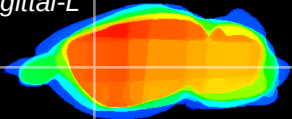

Coronal

Sagittal-R

Sagittal-L

ViBriSM: CX14457
Horizontal

CPU lateral