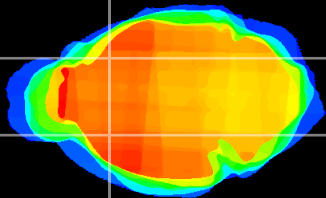

Coronal

Sagittal-R

Sagittal-L

ViBriSM: CX14457
Horizontal

CPU lateral