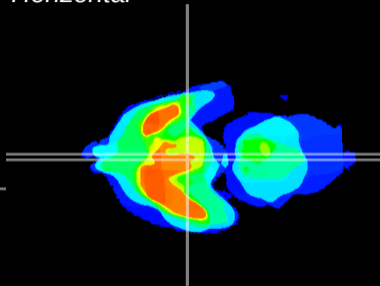

Coronal

Sagittal-R

Sagittal-L

ViBrism: CX14459
Horizontal

Arc