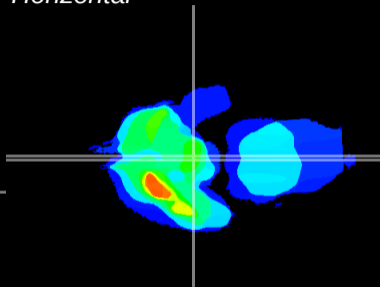

Coronal

Sagittal-R

Sagittal-L

ViBrism: CX14459
Horizontal

ME