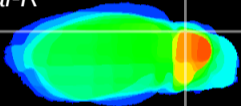

Coronal

Sagittal-R

Sagittal-L

ViBrism: CX14461
Horizontal

Cb lobe