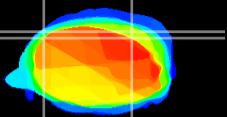

Coronal

Sagittal-R

Sagittal-L

ViBrism: CX14461
Horizontal

Cb lobe