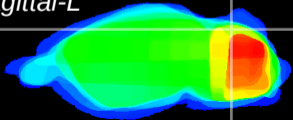

Coronal

Sagittal-R

Sagittal-L

ViBrism: CX14461
Horizontal

Cb lobe