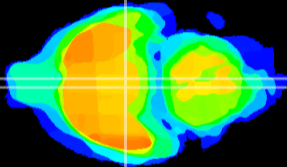

Coronal

Sagittal-R

Sagittal-L

ViBrism: CX14464
Horizontal

VMH