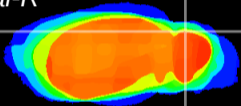

Coronal

Sagittal-R

Sagittal-L

ViBrism: CX14465
Horizontal

Cb lobe