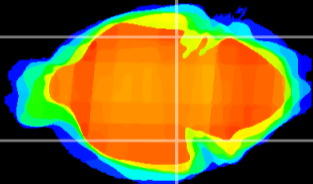

Coronal

Sagittal-R

Sagittal-L

ViBrism: CX14465
Horizontal

ventral S