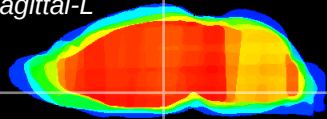

Coronal

Sagittal-R

Sagittal-L

ViBrism: CX14468
Horizontal

DM