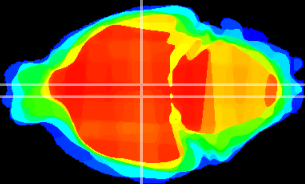

Coronal

Sagittal-R

Sagittal-L

ViBrism: CX14468
Horizontal

DM