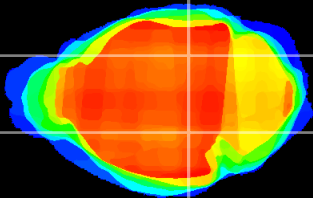

Coronal

Sagittal-R

Sagittal-L

ViBrism: CX14468
Horizontal

MG