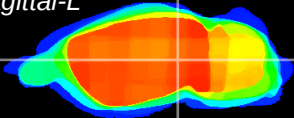

Coronal

Sagittal-R

Sagittal-L

ViBrism: CX14468
Horizontal

MG