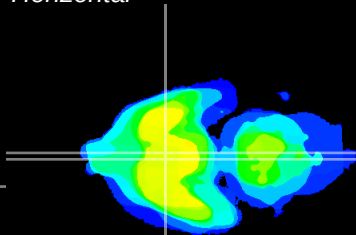

Coronal

Sagittal-R

Sagittal-L

ViBrism: CX14470
Horizontal

SCN