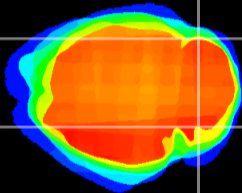

Coronal

Sagittal-R

Sagittal-L

ViBrism: CX14482
Horizontal

Cb lobe