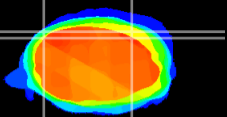

Coronal

Sagittal-R

Sagittal-L

ViBrism: CX14482
Horizontal

Cb lobe