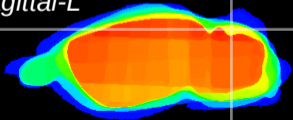

Coronal

Sagittal-R

Sagittal-L

ViBrism: CX14482
Horizontal

Cb lobe