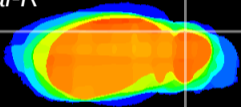

Coronal

Sagittal-R

Sagittal-L

ViBrism: CX14482
Horizontal

Cb lobe