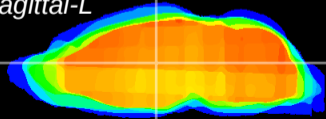

Coronal

Sagittal-R

Sagittal-L

ViBrism: CX14482
Horizontal

MD