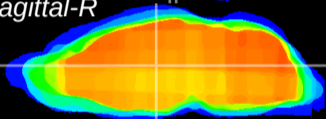

Coronal

Sagittal-R

Sagittal-L

ViBrism: CX14482
Horizontal

MD