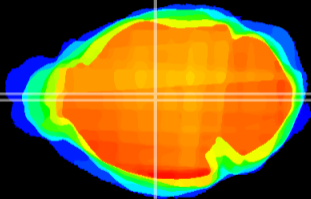

Coronal

Sagittal-R

Sagittal-L

ViBrism: CX14482
Horizontal

MD