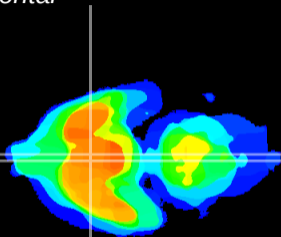

Coronal

Sagittal-R

Sagittal-L

ViBrism: CX14484
Horizontal

SCN