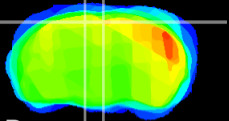

Coronal

Sagittal-R

Sagittal-L

ViBrism: CX14489
Horizontal

RS