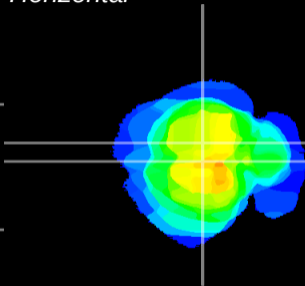

Coronal

Sagittal-R

Sagittal-L

ViBrism: CX14489
Horizontal

RS