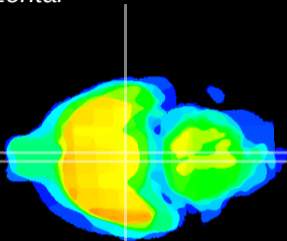

Coronal

Sagittal-R

Sagittal-L

ViBrism: CX14490
Horizontal

VMH