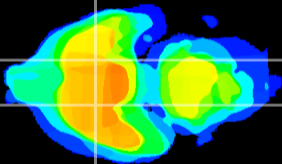

Coronal

Sagittal-R

Sagittal-L

ViBrism: CX14491
Horizontal

S0