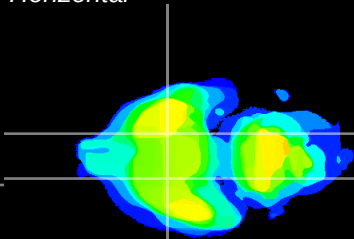

Coronal

Sagittal-R

Sagittal-L

ViBrism: CX14493
Horizontal

S0