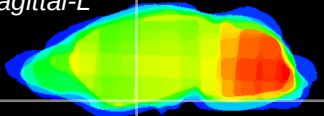

Coronal

Sagittal-R

Sagittal-L

ViBrism: CX14493
Horizontal

S0