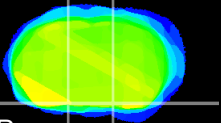

Coronal

Sagittal-R

Sagittal-L

ViBrism: CX14493
Horizontal

S0