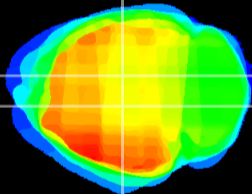

Coronal

Sagittal-R

Sagittal-L

ViBrism: CX14496
Horizontal

DG