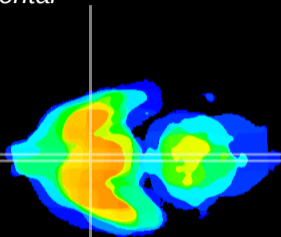

Coronal

Sagittal-R

Sagittal-L

ViBrism: CX14501
Horizontal

SCN