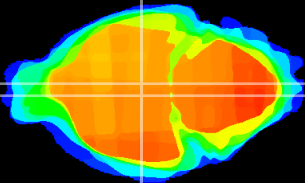

Coronal

Sagittal-R

Sagittal-L

ViBrism: CX14507
Horizontal

DM