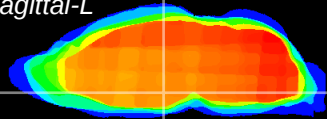

Coronal

Sagittal-R

Sagittal-L

ViBrism: CX14507
Horizontal

DM