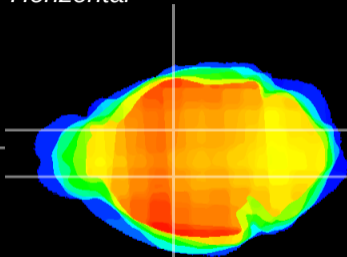

Coronal

Sagittal-R

Sagittal-L

ViBrism: CX14508
Horizontal

VA/VL