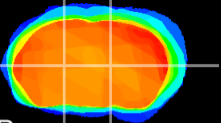

Coronal

Sagittal-R

Sagittal-L

ViBrism: CX14508
Horizontal

VA/VL