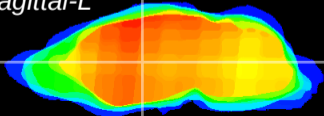

Coronal

Sagittal-R

Sagittal-L

ViBrism: CX14508
Horizontal

VA/VL