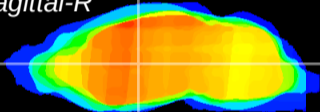

Coronal

Sagittal-R

Sagittal-L

ViBrism: CX14508
Horizontal

VA/VL