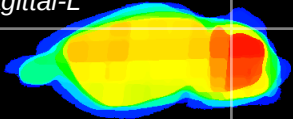

Coronal

Sagittal-R

Sagittal-L

ViBrism: CX14513
Horizontal

Cb lobe