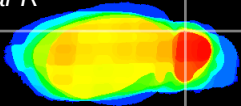

Coronal

Sagittal-R

Sagittal-L

ViBrism: CX14513
Horizontal

Cb lobe