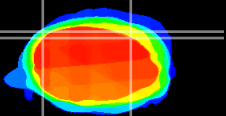

Coronal

Sagittal-R

Sagittal-L

ViBrism: CX14513
Horizontal

Cb lobe