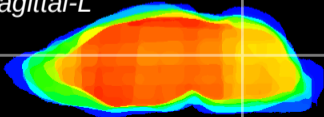

Coronal

Sagittal-R

Sagittal-L

ViBrism: CX14514  
Horizontal

Cb nucleus