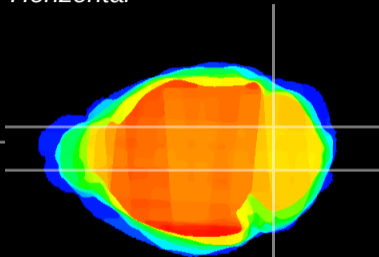

Coronal

Sagittal-R

Sagittal-L

ViBrism: CX14514  
Horizontal

Cb nucleus