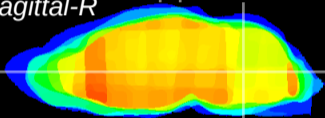

Coronal

Sagittal-R

Sagittal-L

ViBrism: CX14516
Horizontal

MVe