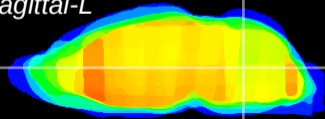

Coronal

Sagittal-R

Sagittal-L

ViBrism: CX14516
Horizontal

MVe