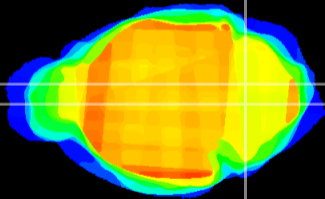

Coronal

Sagittal-R

Sagittal-L

ViBrism: CX14516
Horizontal

MVe