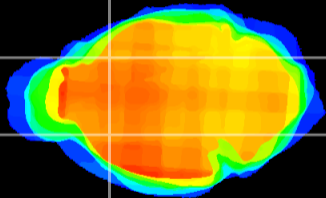

Coronal

Sagittal-R

Sagittal-L

ViBriSM: CX14520  
Horizontal

CPU lateral