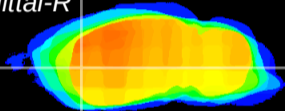

Coronal

Sagittal-R

Sagittal-L

ViBriSM: CX14520  
Horizontal

CPU lateral