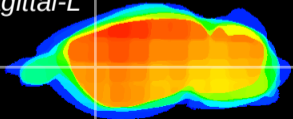

Coronal

Sagittal-R

Sagittal-L

ViBriSM: CX14520  
Horizontal

CPU lateral