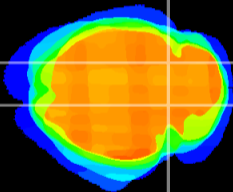

Coronal

Sagittal-R

Sagittal-L

ViBrism: CX14522
Horizontal

IC