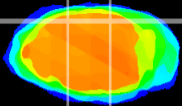

Coronal

Sagittal-R

Sagittal-L

ViBrism: CX14522
Horizontal

IC