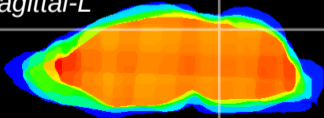

Coronal

Sagittal-R

Sagittal-L

ViBrism: CX14522
Horizontal

IC