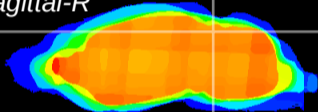

Coronal

Sagittal-R

Sagittal-L

ViBrism: CX14522
Horizontal

IC