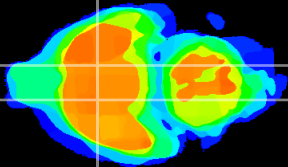

Coronal

Sagittal-R

Sagittal-L

ViBrism: CX14522
Horizontal

LH