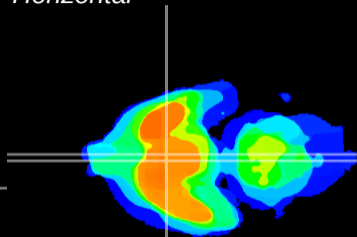

Coronal

Sagittal-R

Sagittal-L

ViBrisM: CX14522
Horizontal

SCN