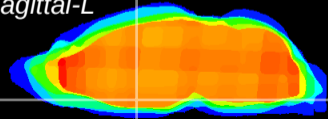

Coronal

Sagittal-R

Sagittal-L

ViBrism: CX14522  
Horizontal

SPa ventral