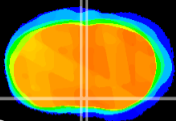

Coronal

Sagittal-R

Sagittal-L

ViBriSM: CX14525
Horizontal

MPA