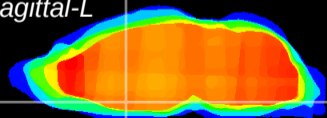

Coronal

Sagittal-R

Sagittal-L

ViBriSM: CX14525
Horizontal

MPA