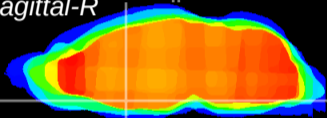

Coronal

Sagittal-R

Sagittal-L

ViBriSM: CX14525
Horizontal

MPA