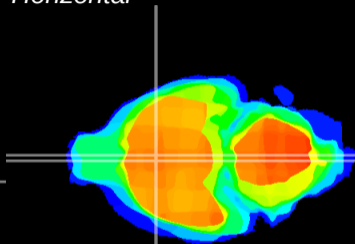

Coronal

Sagittal-R

Sagittal-L

ViBriSM: CX14525
Horizontal

MPA