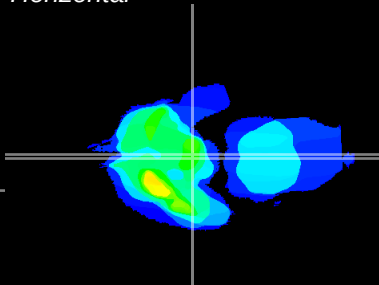

Coronal

Sagittal-R

Sagittal-L

ViBrism: CX14527
Horizontal

ME