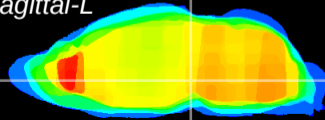

Coronal

Sagittal-R

Sagittal-L

ViBrism: CX14528
Horizontal

VTA