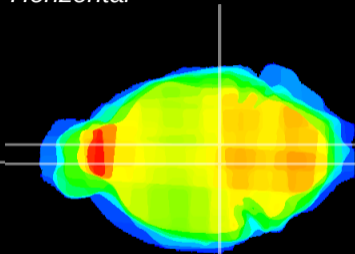

Coronal

Sagittal-R

Sagittal-L

ViBrism: CX14528
Horizontal

VTA