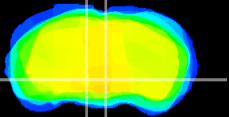

Coronal

Sagittal-R

Sagittal-L

ViBrism: CX14528
Horizontal

VTA