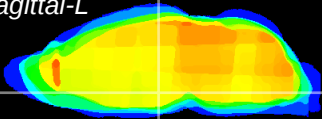

Coronal

Sagittal-R

Sagittal-L

ViBrism: CX14530
Horizontal

DM