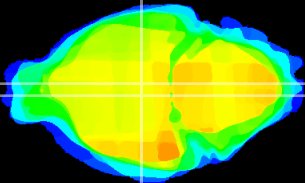

Coronal

Sagittal-R

Sagittal-L

ViBrism: CX14530
Horizontal

DM