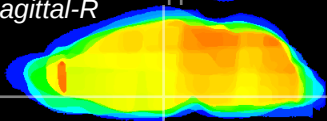

Coronal

Sagittal-R

Sagittal-L

ViBrism: CX14530
Horizontal

DM