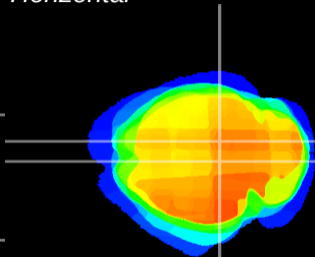

Coronal

Sagittal-R

Sagittal-L

ViBrism: CX14530
Horizontal

SC