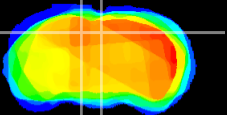

Coronal

Sagittal-R

Sagittal-L

ViBrism: CX14530
Horizontal

SC