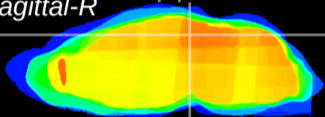

Coronal

Sagittal-R

Sagittal-L

ViBrism: CX14530
Horizontal

SC