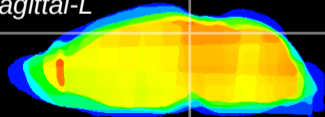

Coronal

Sagittal-R

Sagittal-L

ViBrism: CX14530
Horizontal

SC