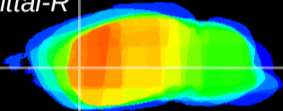

Coronal

Sagittal-R

Sagittal-L

ViBrism: CX14532  
Horizontal

CPU lateral