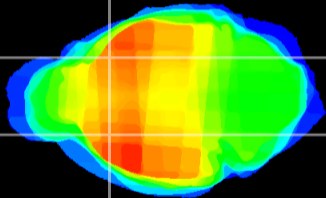

Coronal

Sagittal-R

Sagittal-L

ViBrism: CX14532  
Horizontal

CPU lateral