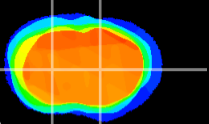

Coronal

Sagittal-R

Sagittal-L

ViBris: CX14535  
Horizontal

CPU medial