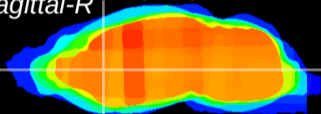

Coronal

Sagittal-R

Sagittal-L

ViBris: CX14535  
Horizontal

CPU medial