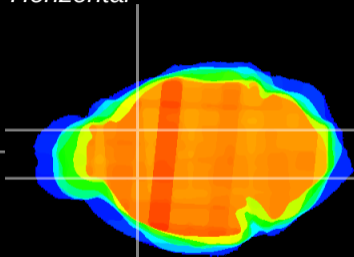

Coronal

Sagittal-R

Sagittal-L

ViBris: CX14535  
Horizontal

CPU medial