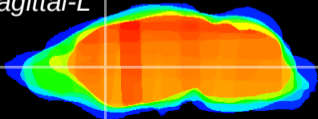

Coronal

Sagittal-R

Sagittal-L

ViBris: CX14535  
Horizontal

CPU medial